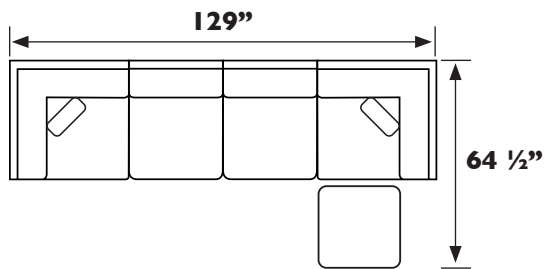

JELSEA SECTIONAL

SEE BACK FOR DETAILS!

MADE IN THE

USA
*Made in the USA of domestic & globally sourced components.

Best
HOME FURNISHINGS

JELSEA SECTIONAL

M23W - Wedge*

UNIT	SEAT
H: 36"	H: 20"
W: 35"	W: 22"
D: 35"	D: 22"

M23AC - Armless Chair

UNIT	SEAT
H: 36"	H: 20"
W: 29 1/2"	W: 29 1/2"
D: 35"	D: 20"

M23F - Matching Ottoman

UNIT
H: 20"
W: 29 1/2"
D: 29 1/2"

0002 - Ottoman

**pictured on front*

UNIT
H: 18"
W: 30"
D: 21"

Scan with your smart device's camera to learn more!

All measurements are approximate.
*Comes with one pillow in choice of fabric, pillow 4