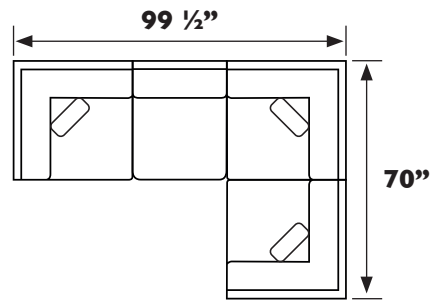

JELSEA SECTIONAL

SEE BACK FOR DETAILS!

MADE IN THE

USA
*Made in the USA of domestic & globally sourced components.

Best
HOME FURNISHINGS

JELSEA SECTIONAL

M23W - Wedge*

UNIT	SEAT
H: 36"	H: 20"
W: 35"	W: 22"
D: 35"	D: 22"

M23AC - Armless Chair

UNIT	SEAT
H: 36"	H: 20"
W: 29 1/2"	W: 29 1/2"
D: 35"	D: 20"

M23F - Matching Ottoman

UNIT
H: 20"
W: 29 1/2"
D: 29 1/2"

0002 - Ottoman

**pictured on front*

UNIT
H: 18"
W: 30"
D: 21"

Scan with your smart device's camera to learn more!

All measurements are approximate.
*Comes with one pillow in choice of fabric, pillow 4