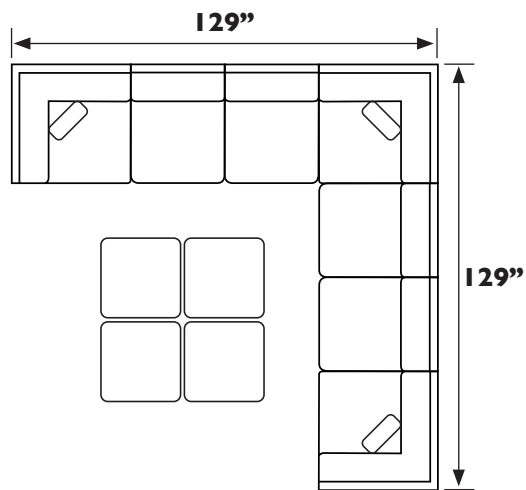

JELSEA SECTIONAL

SEE BACK FOR DETAILS!

MADE IN THE

USA
*Made in the USA of domestic & globally sourced components.

Best
HOME FURNISHINGS

JELSEA SECTIONAL

M23W - Wedge*

UNIT	SEAT
H: 36"	H: 20"
W: 35"	W: 22"
D: 35"	D: 22"

M23AC - Armless Chair

UNIT	SEAT
H: 36"	H: 20"
W: 29 1/2"	W: 29 1/2"
D: 35"	D: 20"

M23F - Matching Ottoman

UNIT
H: 20"
W: 29 1/2"
D: 29 1/2"

0002 - Ottoman

**pictured on front*

UNIT
H: 18"
W: 30"
D: 21"

Scan with your smart device's camera to learn more!

All measurements are approximate.
*Comes with one pillow in choice of fabric, pillow 4