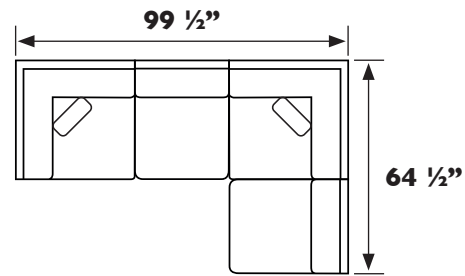

JELSEA SECTIONAL

SEE BACK FOR DETAILS!

MADE IN THE

USA
*Made in the USA of domestic & globally sourced components.

Best
HOME FURNISHINGS

JELSEA SECTIONAL

M23W - Wedge*

UNIT	SEAT
H: 36"	H: 20"
W: 35"	W: 22"
D: 35"	D: 22"

M23AC - Armless Chair

UNIT	SEAT
H: 36"	H: 20"
W: 29 1/2"	W: 29 1/2"
D: 35"	D: 20"

M23F - Matching Ottoman

UNIT
H: 20"
W: 29 1/2"
D: 29 1/2"

0002 - Ottoman

**pictured on front*

UNIT
H: 18"
W: 30"
D: 21"

Scan with your smart device's camera to learn more!

All measurements are approximate.
*Comes with one pillow in choice of fabric, pillow 4