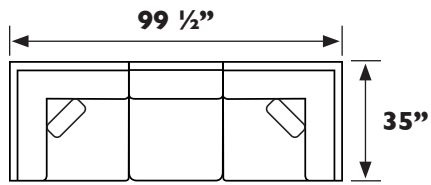

JELSEA SECTIONAL

SEE BACK FOR DETAILS!

MADE IN THE

USA
*Made in the USA of domestic & globally sourced components.

Best
HOME FURNISHINGS

JELSEA SECTIONAL

M23W - Wedge*

UNIT	SEAT
H: 36"	H: 20"
W: 35"	W: 22"
D: 35"	D: 22"

M23AC - Armless Chair

UNIT	SEAT
H: 36"	H: 20"
W: 29 1/2"	W: 29 1/2"
D: 35"	D: 20"

M23F - Matching Ottoman

UNIT
H: 20"
W: 29 1/2"
D: 29 1/2"

0002 - Ottoman

**pictured on front*

UNIT
H: 18"
W: 30"
D: 21"

Scan with your smart device's camera to learn more!

All measurements are approximate.
*Comes with one pillow in choice of fabric, pillow 4