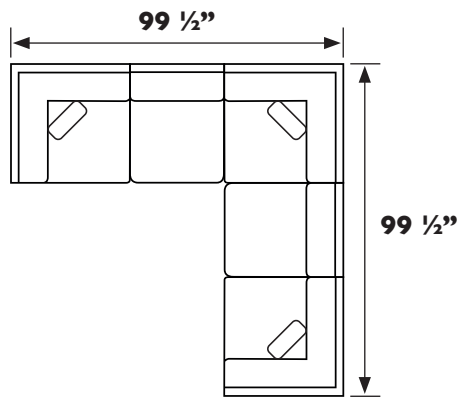

JELSEA SECTIONAL

SEE BACK FOR DETAILS!

MADE IN THE

USA
*Made in the USA of domestic & globally sourced components.

Best
HOME FURNISHINGS

JELSEA SECTIONAL

M23W - Wedge*

UNIT	SEAT
H: 36"	H: 20"
W: 35"	W: 22"
D: 35"	D: 22"

M23AC - Armless Chair

UNIT	SEAT
H: 36"	H: 20"
W: 29 1/2"	W: 29 1/2"
D: 35"	D: 20"

M23F - Matching Ottoman

UNIT
H: 20"
W: 29 1/2"
D: 29 1/2"

0002 - Ottoman

**pictured on front*

UNIT
H: 18"
W: 30"
D: 21"

Scan with your smart device's camera to learn more!

All measurements are approximate.
*Comes with one pillow in choice of fabric, pillow 4