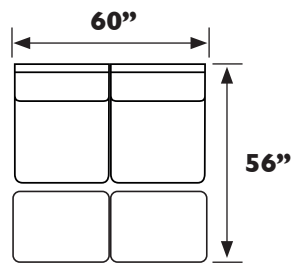

JELSEA SECTIONAL

SEE BACK FOR DETAILS!

MADE IN THE

USA
*Made in the USA of domestic & globally sourced components.

Best
HOME FURNISHINGS

JELSEA SECTIONAL

M23W - Wedge*

UNIT	SEAT
H: 36"	H: 20"
W: 35"	W: 22"
D: 35"	D: 22"

M23AC - Armless Chair

UNIT	SEAT
H: 36"	H: 20"
W: 29 1/2"	W: 29 1/2"
D: 35"	D: 20"

M23F - Matching Ottoman

UNIT
H: 20"
W: 29 1/2"
D: 29 1/2"

0002 - Ottoman

**pictured on front*

UNIT
H: 18"
W: 30"
D: 21"

Scan with your smart device's camera to learn more!

All measurements are approximate.
*Comes with one pillow in choice of fabric, pillow 4