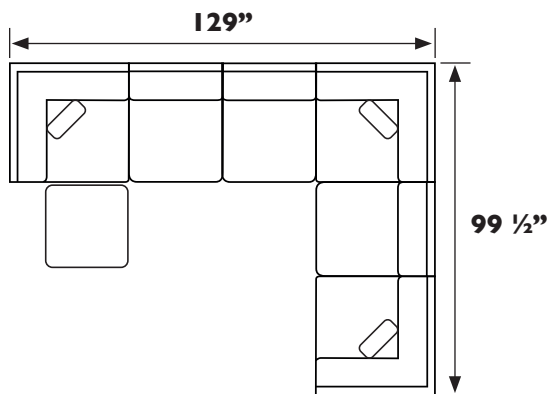

JELSEA SECTIONAL

SEE BACK FOR DETAILS!

MADE IN THE

USA
*Made in the USA of domestic & globally sourced components.

Best
HOME FURNISHINGS

JELSEA SECTIONAL

M23W - Wedge*

UNIT	SEAT
H: 36"	H: 20"
W: 35"	W: 22"
D: 35"	D: 22"

M23AC - Armless Chair

UNIT	SEAT
H: 36"	H: 20"
W: 29 1/2"	W: 29 1/2"
D: 35"	D: 20"

M23F - Matching Ottoman

UNIT
H: 20"
W: 29 1/2"
D: 29 1/2"

0002 - Ottoman

**pictured on front*

UNIT
H: 18"
W: 30"
D: 21"

Scan with your smart device's camera to learn more!

All measurements are approximate.
*Comes with one pillow in choice of fabric, pillow 4